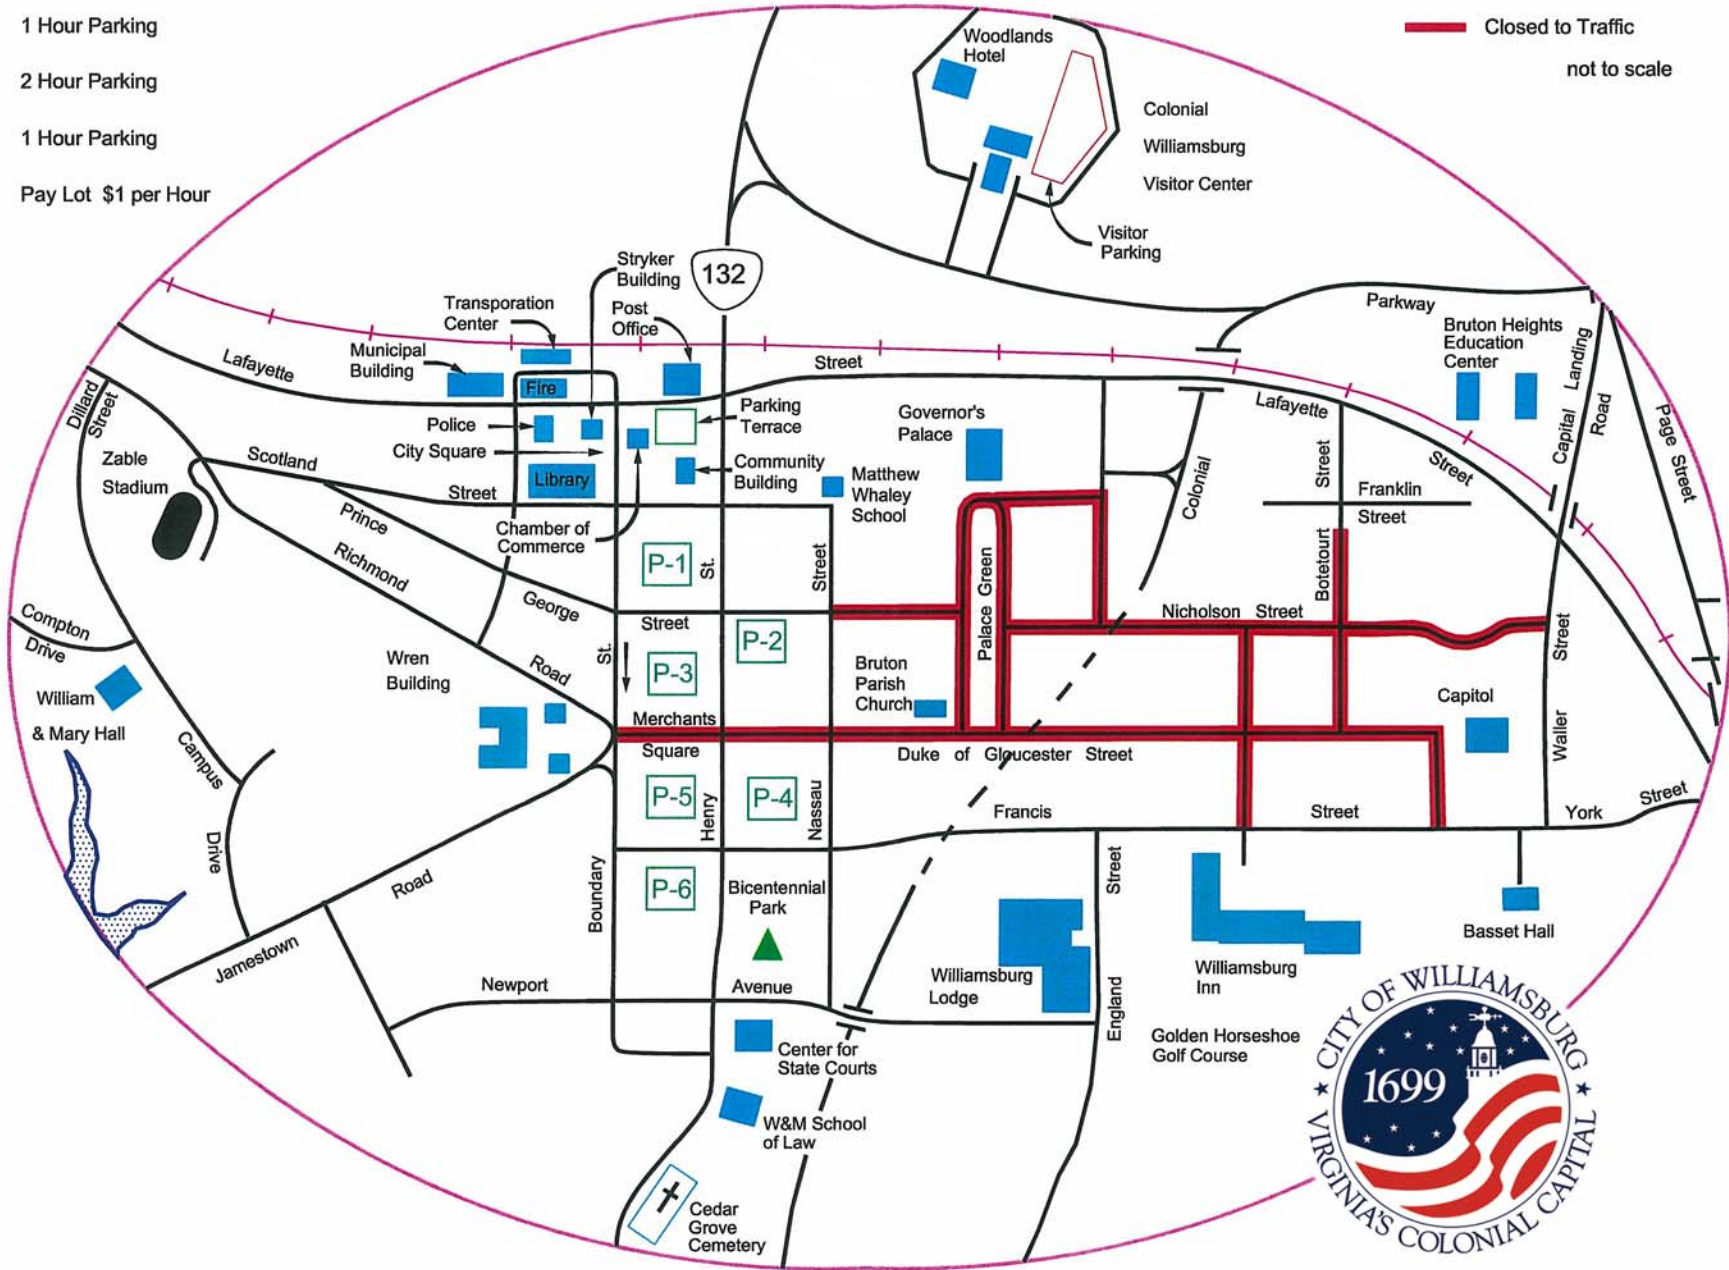

- P-1 Prince George Parking Garage
\$1 per Hour - \$8 Maximum
- P-2 2 Hour Parking
- P-3 1 Hour Parking
- P-4 2 Hour Parking
- P-5 1 Hour Parking
- P-6 Pay Lot \$1 per Hour

Legend

- P- Downtown Parking
 - ▲ Parks
 - Closed to Traffic
- not to scale

WILLIAMSBURG AREA MAP

Legend

Merchants Square
not to scale

Parks