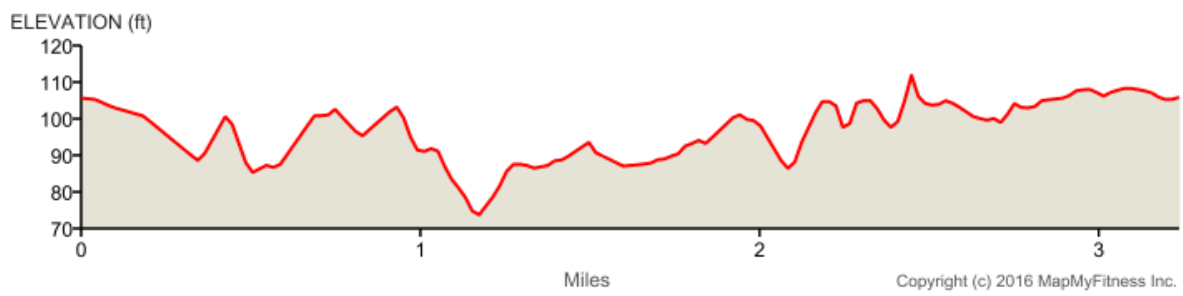

Hair of the DoG 5K (2017)

Distance: 3.24 mi
Elevation Gain: 46 ft
Elevation Max: 112 ft

Notes

0.00 mi Head west on W Duke of Gloucester St toward S Boundary St

0.04 mi	Turn left onto S Boundary St
0.09 mi	Head south on S Boundary St toward Francis St W
0.32 mi	Turn right onto Newport Ave Destination will be on the right
0.35 mi	Head west on Newport Ave toward Griffin Ave
0.50 mi	Turn right onto Griffin Ave Destination will be on the left
0.58 mi	Head northwest on Griffin Ave toward Ballard Ln
0.69 mi	Turn right onto Jamestown Rd
0.71 mi	Head northeast on Jamestown Rd toward Landrum Dr
0.72 mi	Turn left onto Landrum Dr
0.75 mi	Head northwest on Landrum Dr Destination will be on the left
1.09 mi	Head southwest on Landrum Dr toward Ukrop Way
1.13 mi	Turn right onto Ukrop Way
1.16 mi	Head northwest on Ukrop Way toward Wake Dr
1.41 mi	Turn left onto Brooks St Destination will be on the left
1.42 mi	Head west on Brooks St
1.51 mi	Head north on Brooks St toward Compton Dr Destination will be on the left
1.77 mi	Head northeast on Brooks St toward McClurg Dr
1.82 mi	Turn right onto McClurg Dr Destination will be on the left
1.85 mi	Head south on McClurg Dr toward Ukrop Way
1.93 mi	Turn right onto Ukrop Way
1.96 mi	Head southwest on Ukrop Way toward Compton Dr
2.08 mi	Slight left onto Yates Dr
2.19 mi	Turn right onto Gooch Dr Destination will be on the right
2.25 mi	Head northwest on Gooch Dr toward Yates Dr
2.37 mi	Head east on Gooch Dr toward College Terrace
2.44 mi	Turn right onto College Terrace
2.52 mi	Head east on College Terrace
2.55 mi	Turn right to stay on College Terrace
2.56 mi	Continue straight onto Stadium Dr
2.56 mi	Head southwest on Stadium Dr
2.63 mi	Head south on Stadium Dr toward James Blair Dr
2.70 mi	Slight left onto James Blair Dr
2.72 mi	Head east on James Blair Dr
2.83 mi	Head east on James Blair Dr