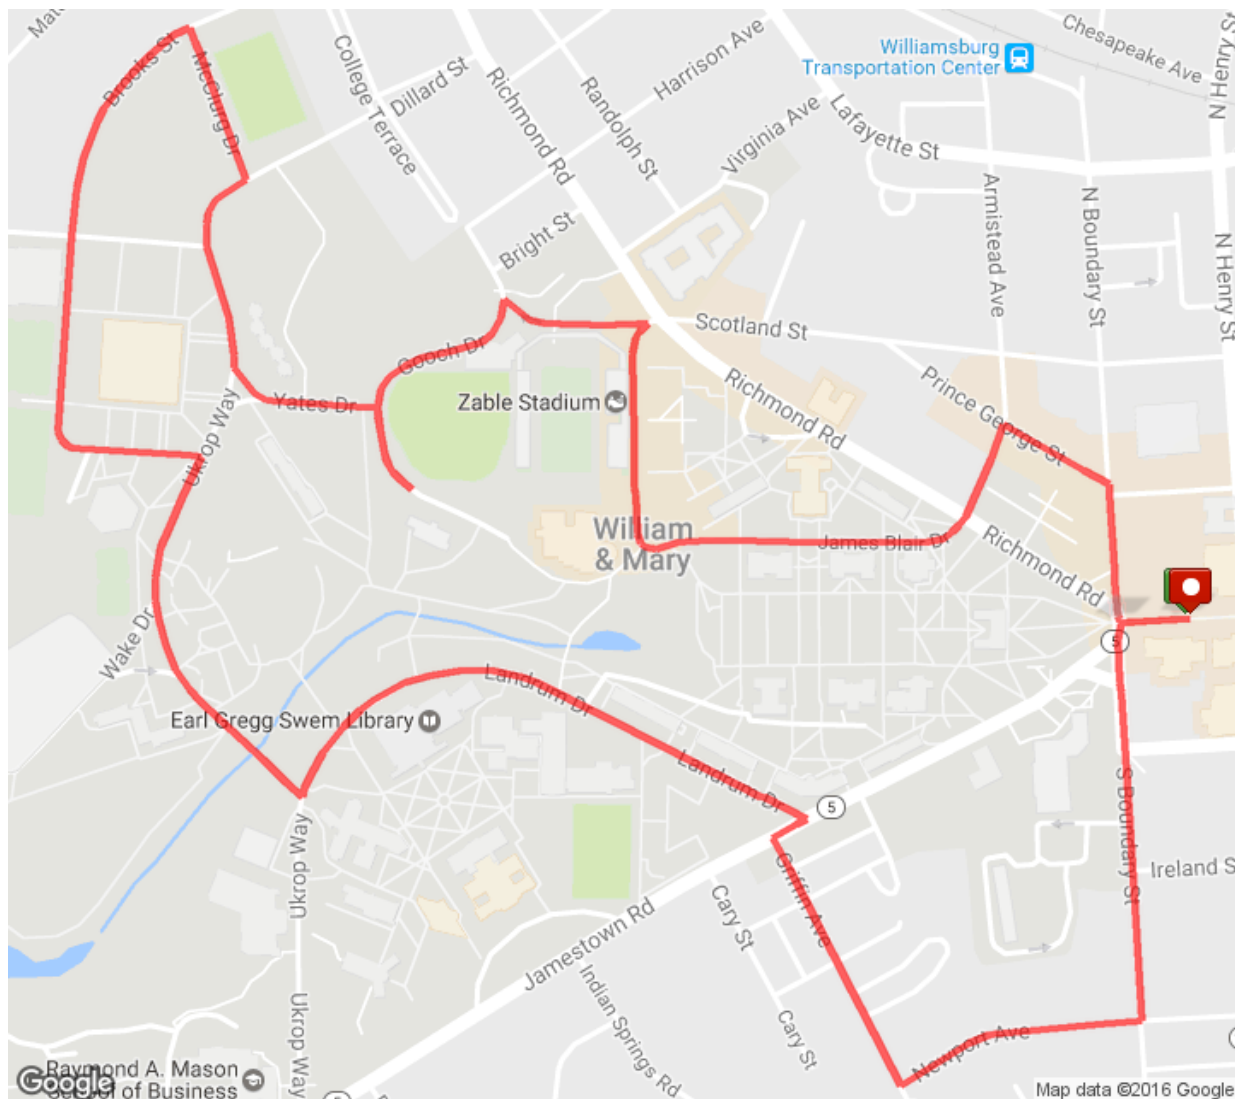

Hair of the DoG 5K (2017)

Distance: 3.24 mi
Elevation Gain: 46 ft
Elevation Max: 112 ft

Notes

0.00 mi Head west on W Duke of Gloucester St toward S Boundary St

0.04 mi	Turn left onto S Boundary St
0.09 mi	Head south on S Boundary St toward Francis St W
0.32 mi	Turn right onto Newport Ave Destination will be on the right
0.35 mi	Head west on Newport Ave toward Griffin Ave
0.50 mi	Turn right onto Griffin Ave Destination will be on the left
0.58 mi	Head northwest on Griffin Ave toward Ballard Ln
0.69 mi	Turn right onto Jamestown Rd
0.71 mi	Head northeast on Jamestown Rd toward Landrum Dr
0.72 mi	Turn left onto Landrum Dr
0.75 mi	Head northwest on Landrum Dr Destination will be on the left
1.09 mi	Head southwest on Landrum Dr toward Ukrop Way
1.13 mi	Turn right onto Ukrop Way
1.16 mi	Head northwest on Ukrop Way toward Wake Dr
1.41 mi	Turn left onto Brooks St Destination will be on the left
1.42 mi	Head west on Brooks St
1.51 mi	Head north on Brooks St toward Compton Dr Destination will be on the left
1.77 mi	Head northeast on Brooks St toward McClurg Dr
1.82 mi	Turn right onto McClurg Dr Destination will be on the left
1.85 mi	Head south on McClurg Dr toward Ukrop Way
1.93 mi	Turn right onto Ukrop Way
1.96 mi	Head southwest on Ukrop Way toward Compton Dr
2.08 mi	Slight left onto Yates Dr
2.19 mi	Turn right onto Gooch Dr Destination will be on the right
2.25 mi	Head northwest on Gooch Dr toward Yates Dr
2.37 mi	Head east on Gooch Dr toward College Terrace
2.44 mi	Turn right onto College Terrace
2.52 mi	Head east on College Terrace
2.55 mi	Turn right to stay on College Terrace
2.56 mi	Continue straight onto Stadium Dr
2.56 mi	Head southwest on Stadium Dr
2.63 mi	Head south on Stadium Dr toward James Blair Dr
2.70 mi	Slight left onto James Blair Dr
2.72 mi	Head east on James Blair Dr
2.83 mi	Head east on James Blair Dr